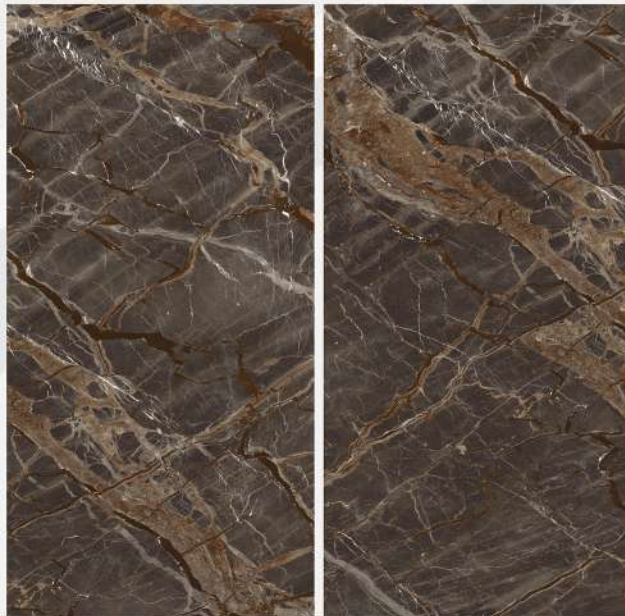

1200x2400 mm. / **HIGH GLOSS**

**BOTOCHINO**

1200x2400 mm. / **HIGH GLOSS**

**BURBERRY BROWN**

1200x2400 mm. / **HIGH GLOSS**

## CLAROS GREEK

1200x2400 mm. / HIGH GLOSS

ESTRA Q

1200x2400 mm. / HIGH GLOSS

## GRAINY NOIRE

1200x2400 mm. / HIGH GLOSS

**OLIVE BRUNO**1200x2400 mm. / **HIGH GLOSS**