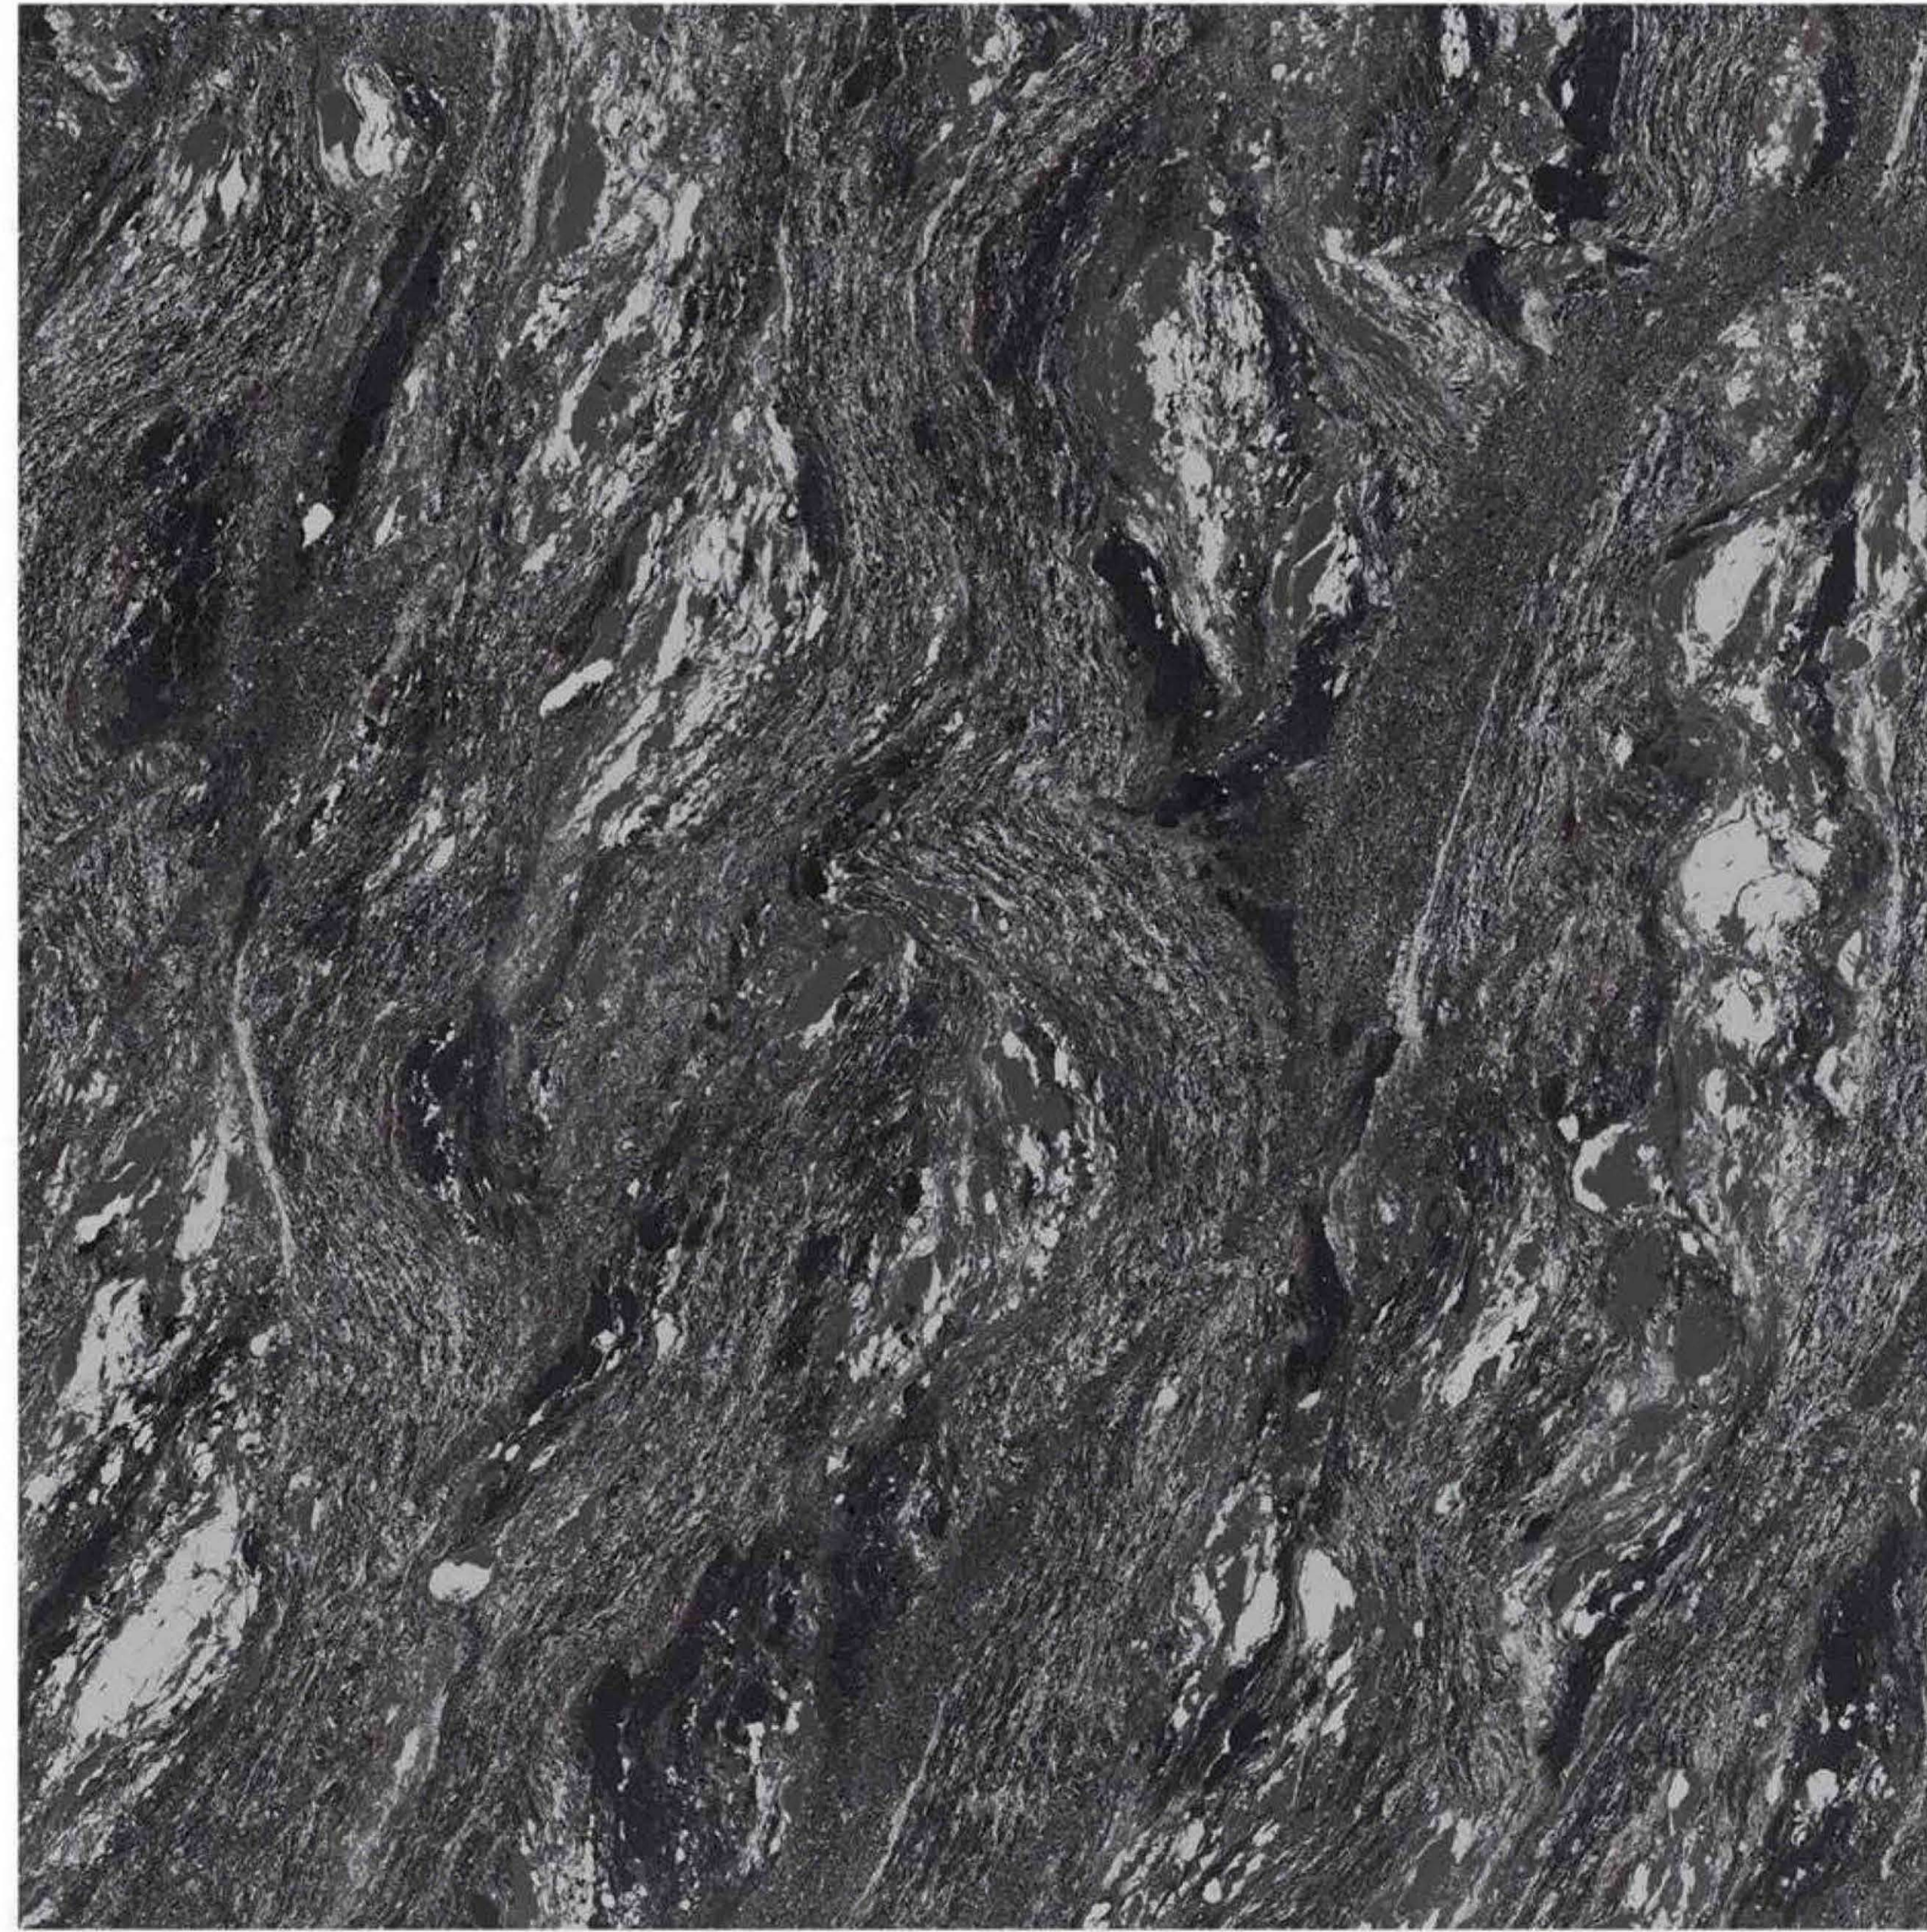

**REAL MARBLE WHITE**

**REAL MARBLE BLACK**

-  95% REFLECTION
-  FORMIDABLE STRENGTH
-  WATER REPELLENT
-  STAIN RESISTANT
-  MAINTENANCE FREE

**REAL MARBLE CREMA**

**REAL MARBLE BROWN**

-  95% REFLECTION
-  FORMIDABLE STRENGTH
-  WATER REPELLENT
-  STAIN RESISTANT
-  MAINTENANCE FREE

SIDDHARTH®  
**Kerastone**

**REAL MARBLE RED**

-  95% REFLECTION
-  FORMIDABLE STRENGTH
-  WATER REPELLENT
-  STAIN RESISTANT
-  MAINTENANCE FREE

SIDDHARTH®

**Kerastone**

**double**  
charge

**800x**  
**800mm**

**GRAVEL WHITE**

**FOSSIL GALAXY**

95%  
REFLECTION

FORMIDABLE  
STRENGTH

WATER  
REPELLENT

STAIN  
RESISTANT

MAINTENANCE  
FREE

SIDDHARTH®

**Kerastone**

**double**  
charge

**800x**  
**800mm**

**GRAVEL TROPICANA WHITE**

**FOSSIL ASH**

-  95% REFLECTION
-  FORMIDABLE STRENGTH
-  WATER REPELLENT
-  STAIN RESISTANT
-  MAINTENANCE FREE

**GRAVEL YELLOW**