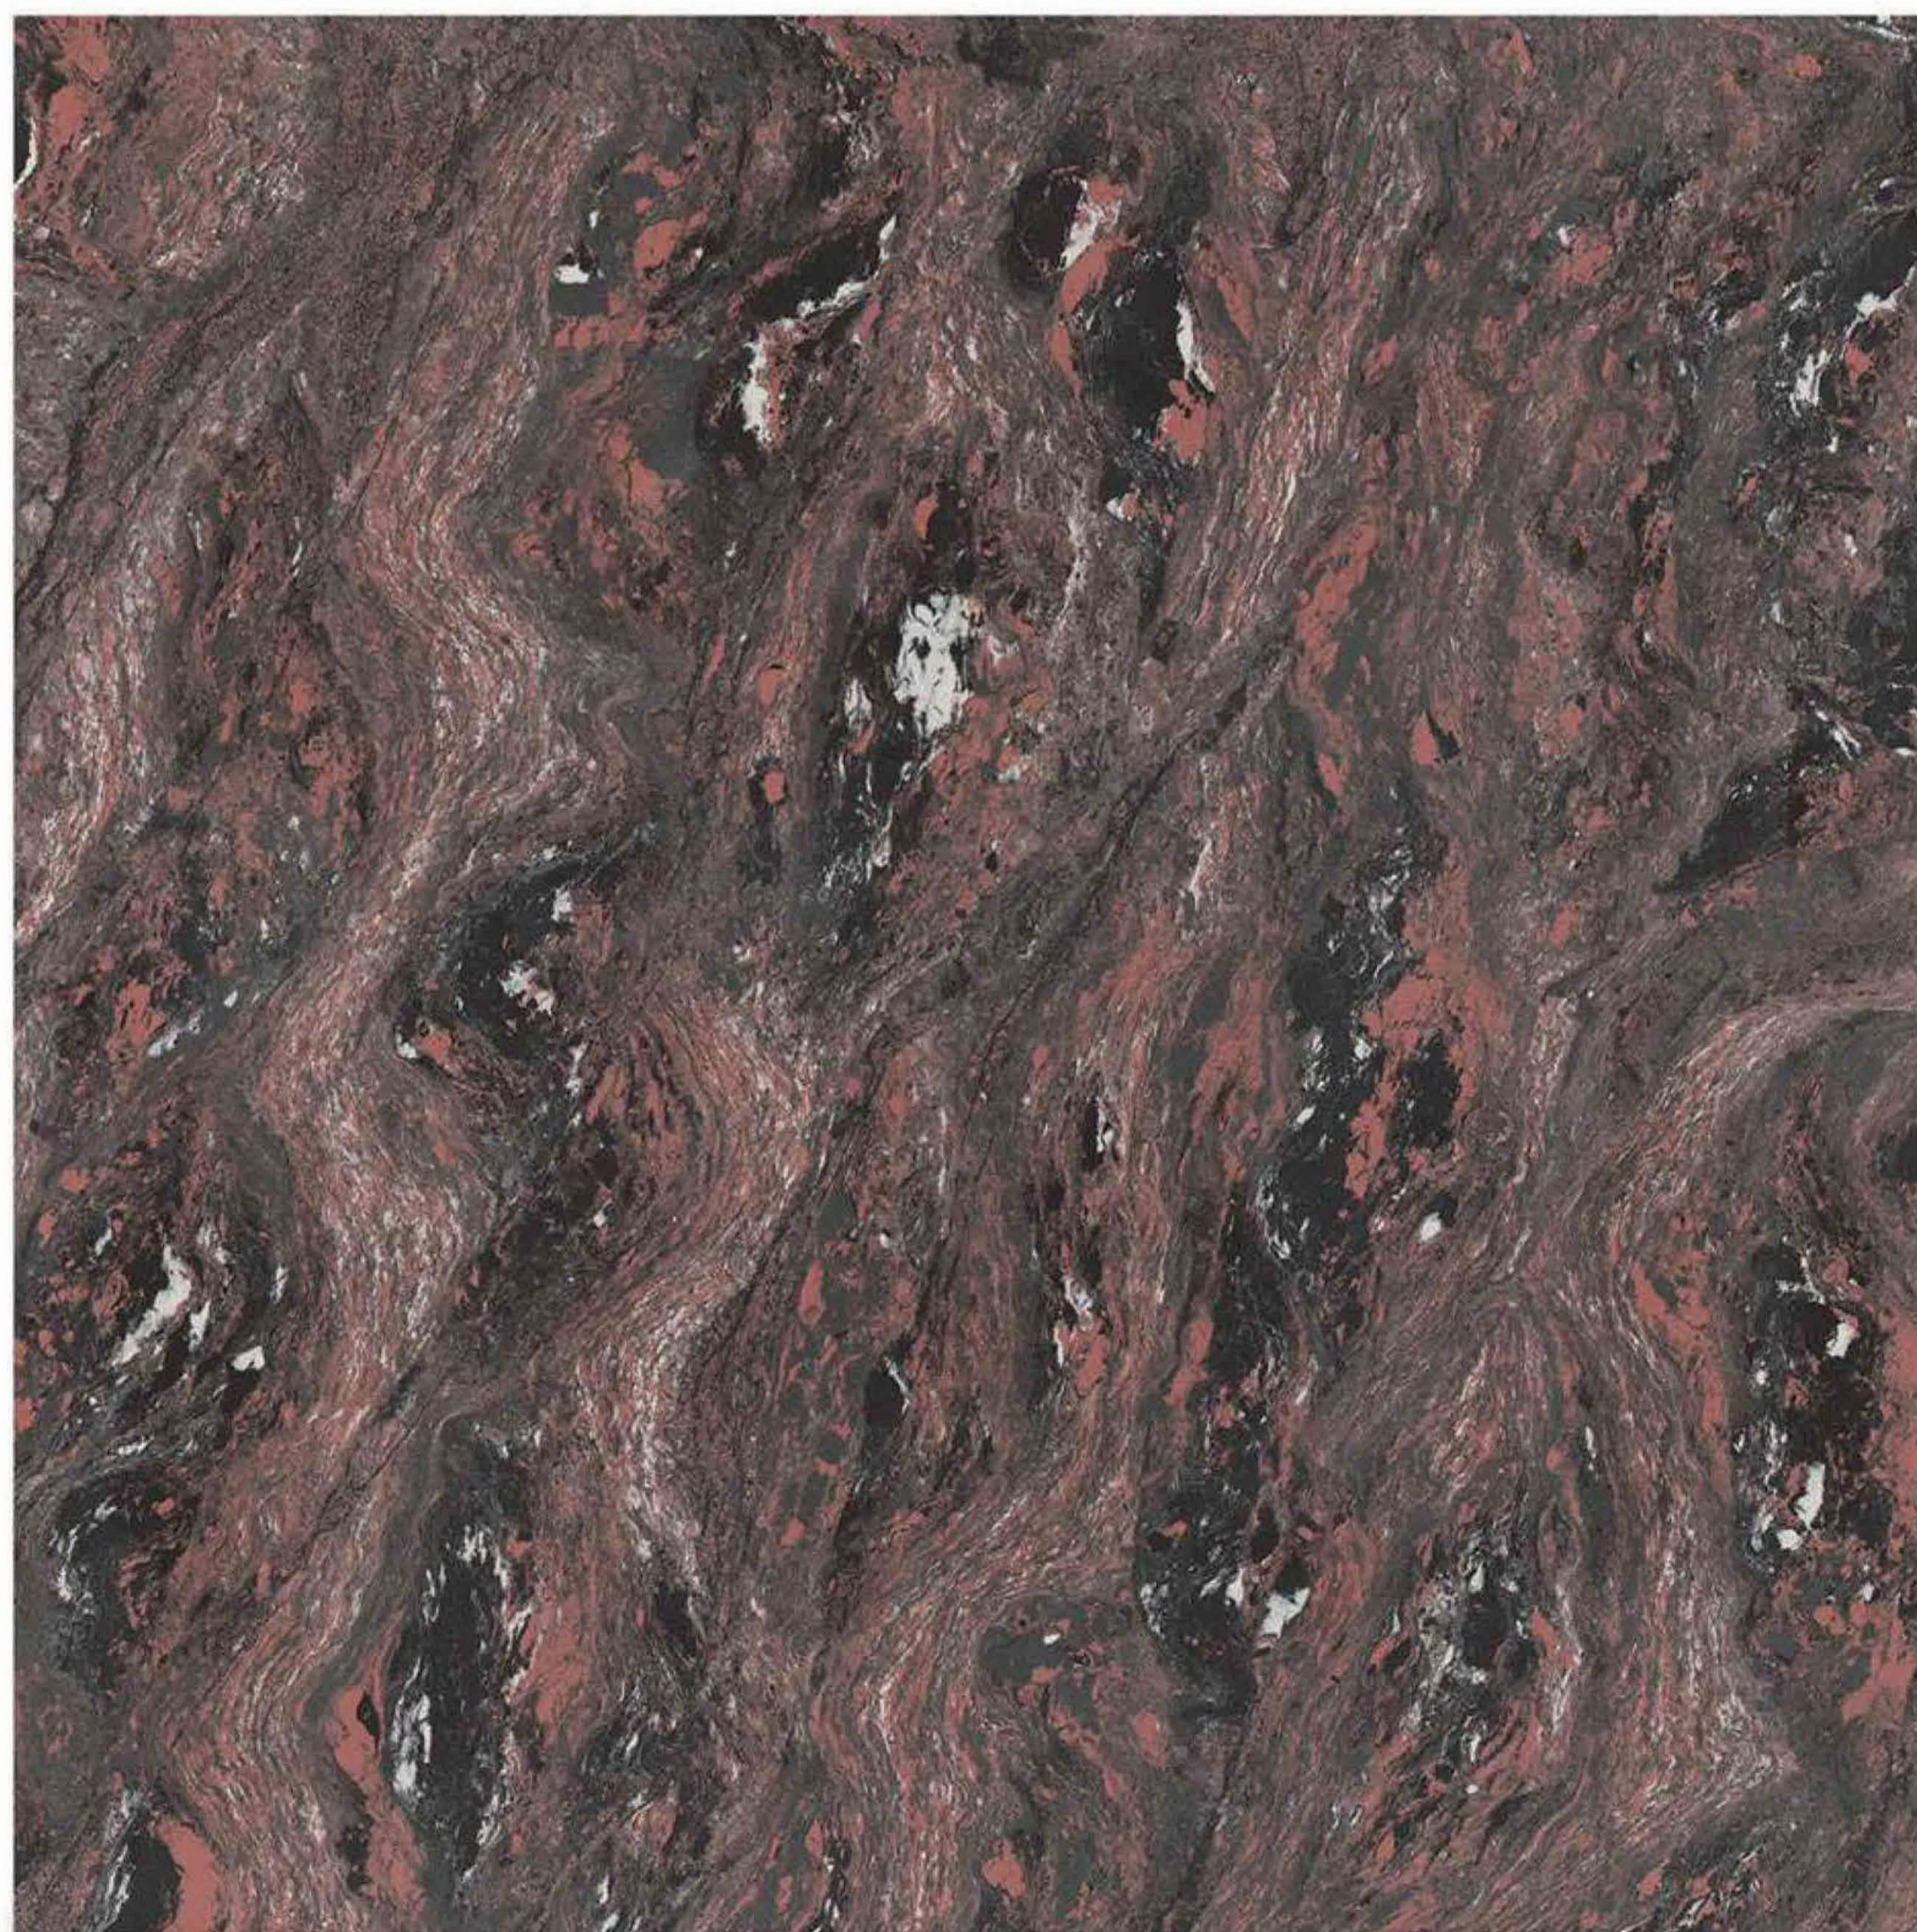

**REAL MARBLE WHITE**

**REAL MARBLE BLACK**

-  95% REFLECTION
-  FORMIDABLE STRENGTH
-  WATER REPELLENT
-  STAIN RESISTANT
-  MAINTENANCE FREE

**REAL MARBLE CREMA**

**REAL MARBLE BROWN**

-  95% REFLECTION
-  FORMIDABLE STRENGTH
-  WATER REPELLENT
-  STAIN RESISTANT
-  MAINTENANCE FREE

SIDDHARTH®  
**Kerastone**

**REAL MARBLE RED**

-  95% REFLECTION
-  FORMIDABLE STRENGTH
-  WATER REPELLENT
-  STAIN RESISTANT
-  MAINTENANCE FREE

SIDDHARTH®

**Kerastone**

**double**  
charge

**800x**  
**800mm**

**GRAVEL WHITE**

**FOSSIL GALAXY**

95%  
REFLECTION

FORMIDABLE  
STRENGTH

WATER  
REPELLENT

STAIN  
RESISTANT

MAINTENANCE  
FREE

SIDDHARTH®

**Kerastone**

**double**  
charge

**800x**  
**800mm**

**GRAVEL TROPICANA WHITE**

**FOSSIL ASH**

-  95% REFLECTION
-  FORMIDABLE STRENGTH
-  WATER REPELLENT
-  STAIN RESISTANT
-  MAINTENANCE FREE

**GRAVEL YELLOW**