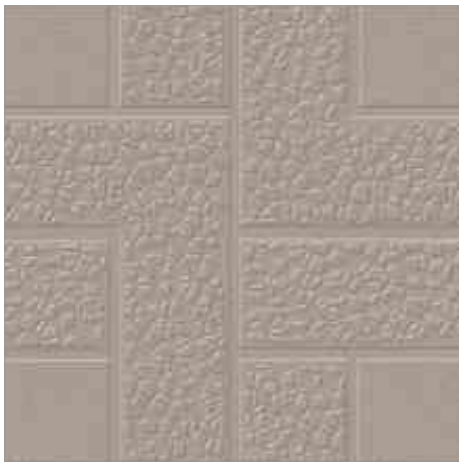

Capsule Terracotta

Carpet Terracotta

Dots Terracotta

AVAILABLE COLOUR

jaisalmer

grey

ivory

super ivory

300mm x 300mm Tiles for Acid / Alkali Resistance & Heavy Duty Application

Available in 10mm & 12mm Thickness 

GREY

Cube Grey

Damroo Grey

Crystal Grey

Squire Grey

AVAILABLE COLOUR